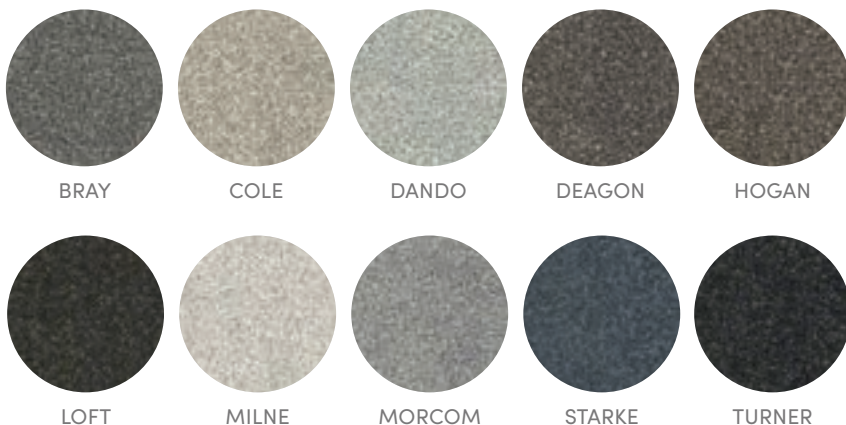

CURRENT COLLECTION